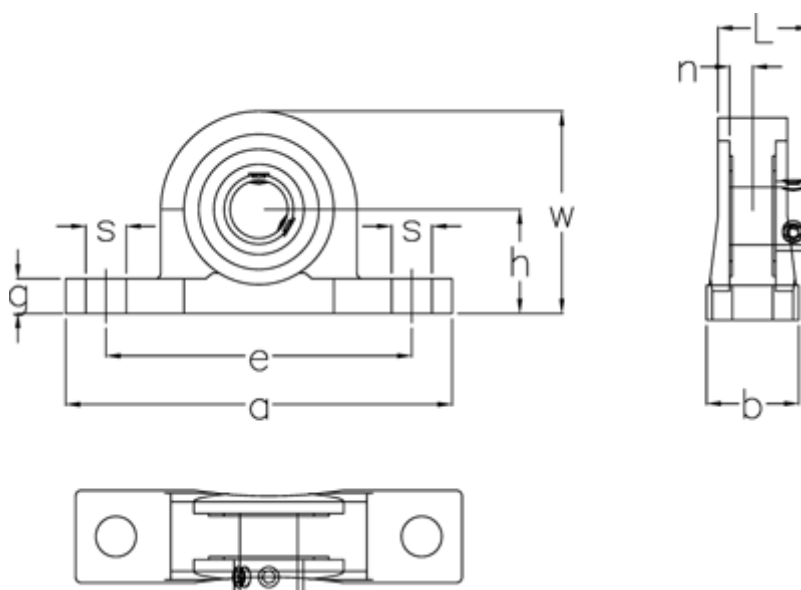

# Data Sheet

Article number: 5425060000

Description: Pillow block KP000 LDK f/shaft dia.10 mm  
Housing Alu, bearing steel, extra narrow

## Measures

a	= 67	Housing	= P000
b	= 16	L	= 14
Bearing	= K000	Nominal drive	= 4
Bolt size	= M6	s	= 7
d	= 10	W	= 35
e	= 53	Weight	= 0.08
g	= 6		
h	= 18		